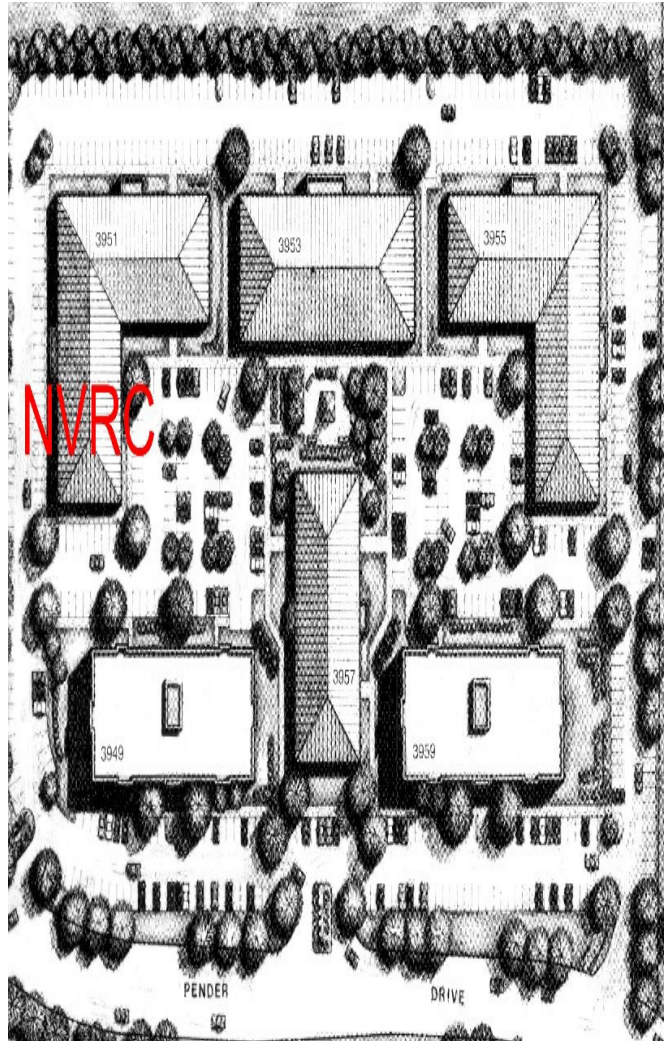

Turn RIGHT at third entrance (left corner of Building 3949, a 3-story building)

Drive toward back of complex and turn RIGHT between the 3-story building and the 1-story Building, which is 3951 Pender

Parking is in the courtyard. NVRC faces the courtyard, Suite 130.

Look on right for Fairfax Executive Park

Turn RIGHT at third entrance (left corner of Building 3949, a 3-story building)

Drive toward back of complex and turn RIGHT between the 3-story building and the 1-story Building, which is 3951 Pender

Parking is in the courtyard. NVRC faces the courtyard, Suite 130.

There are two entrances; one side door directly into the office (sign on door) and one facing the courtyard leading into the meeting rooms (Sign on building).